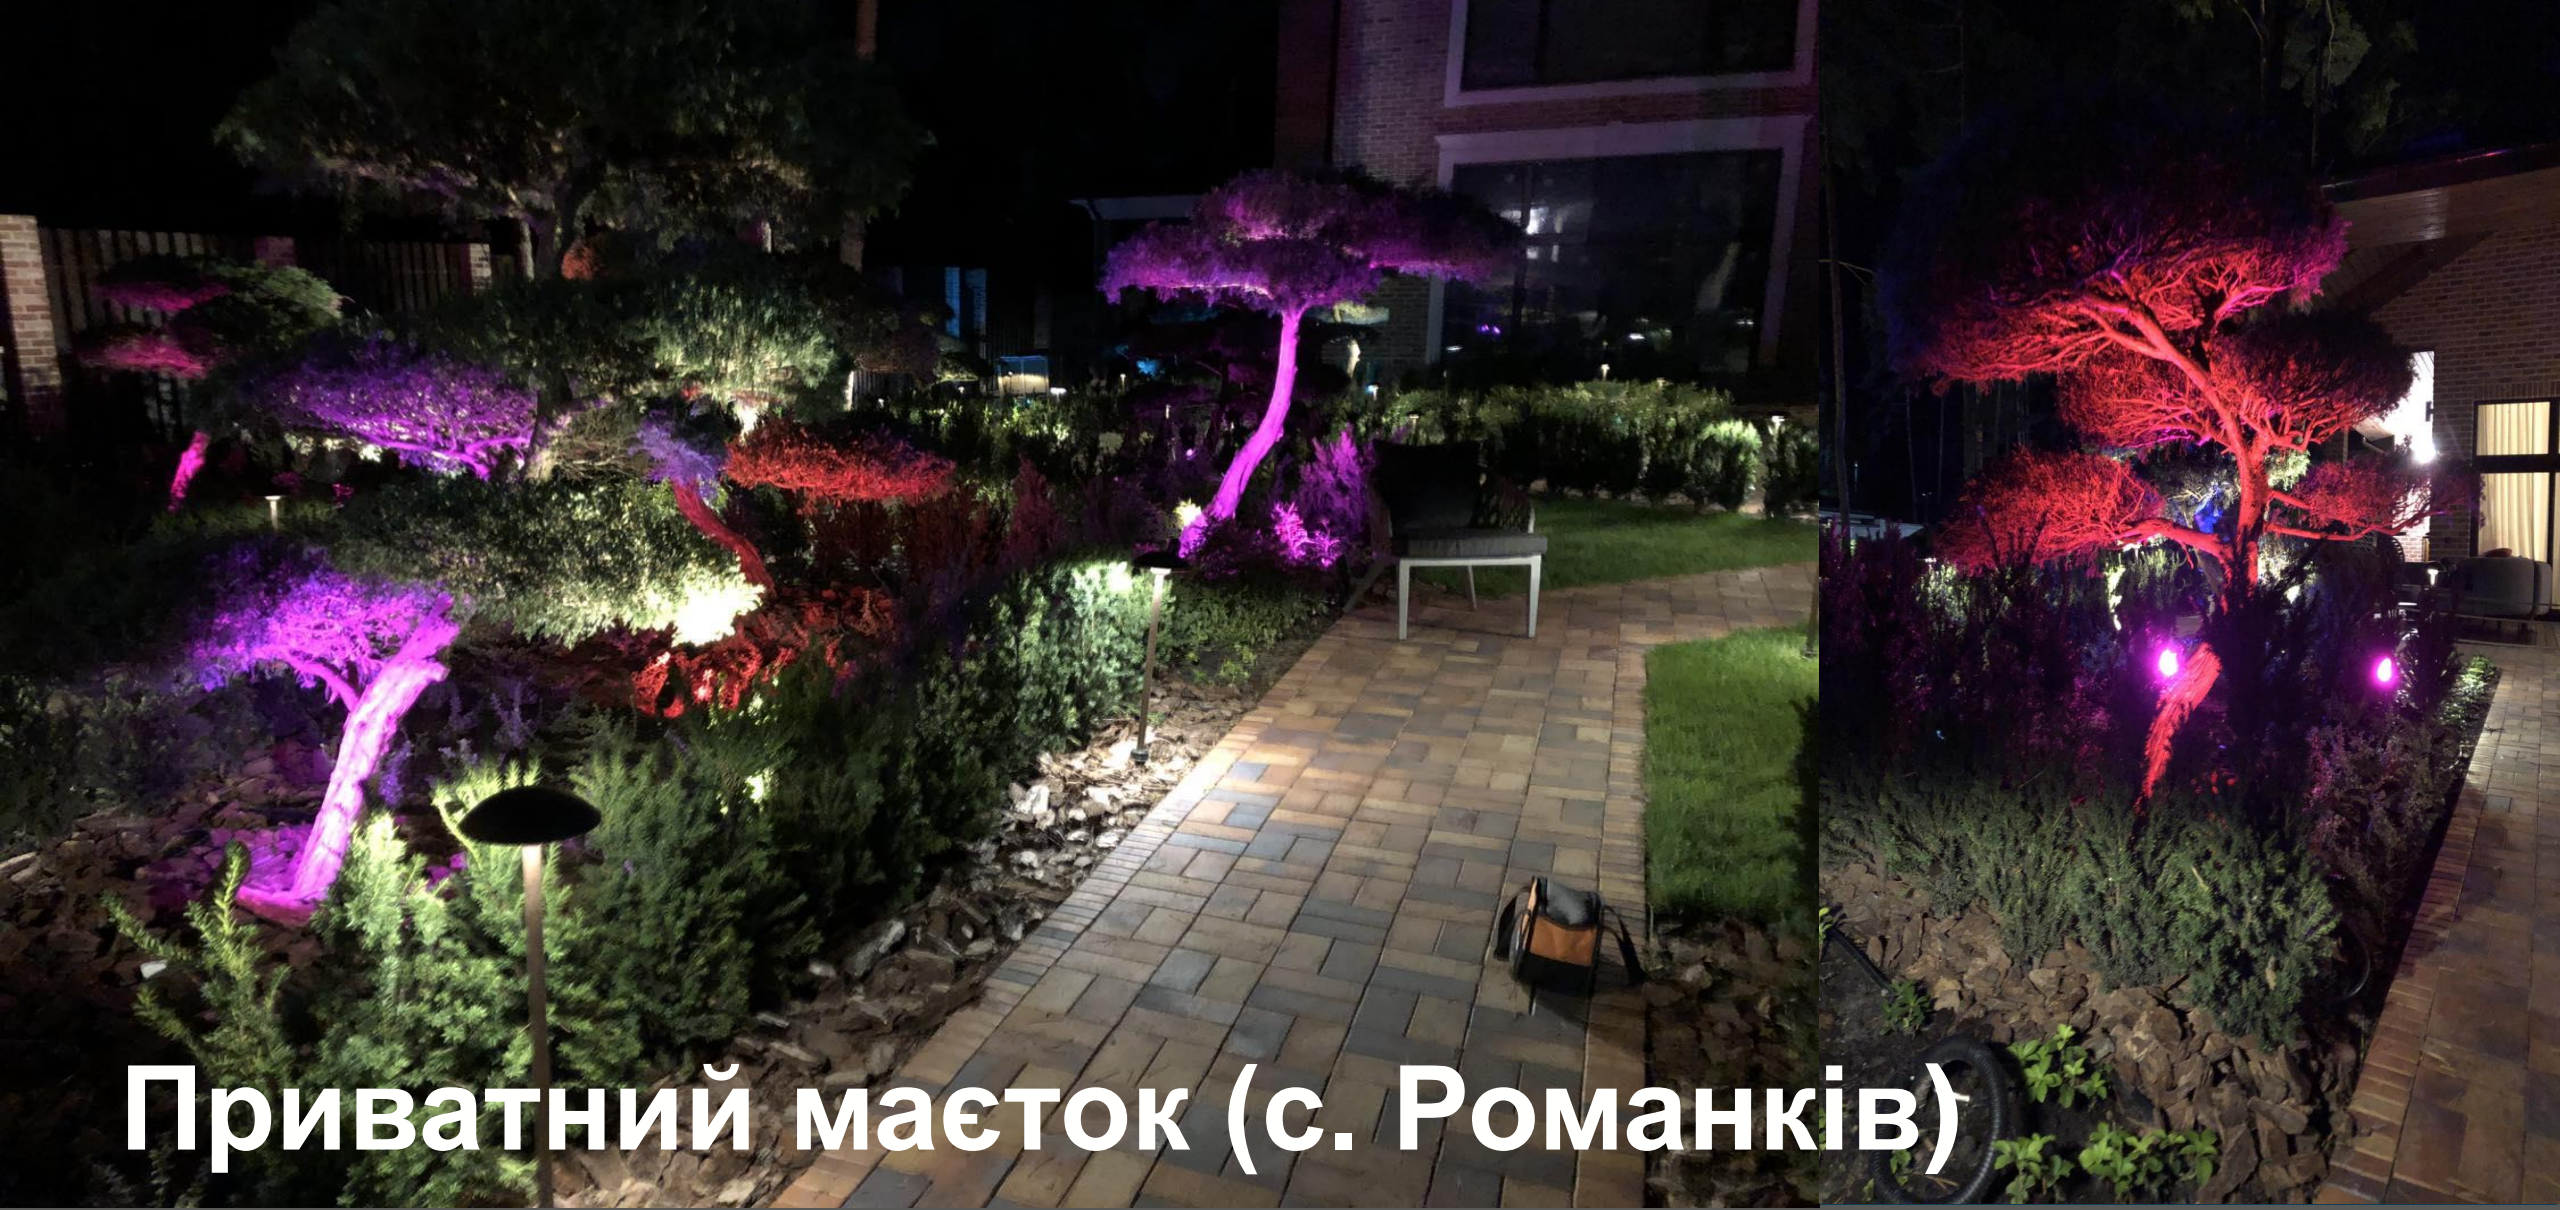

Київський Сигарний Клуб (СМТ Козин)

LANDSCAPE LIGHTING

Visit fxl.com

FXLuminaire.

Приватний маєток (СМТ Козин)

LANDSCAPE LIGHTING

Visit fxl.com

FXLuminaire.

Приватний маєток (с. Романків)

LANDSCAPE LIGHTING

Visit fxl.com

FXLuminaire.

A nighttime photograph of a park or club grounds. A row of trees is illuminated from below, creating a warm glow. In the foreground on the right, a tree has some autumn-colored leaves. In the background, a building is visible with some lights on. A small inset image of a white spherical light fixture is overlaid on the right side of the image.